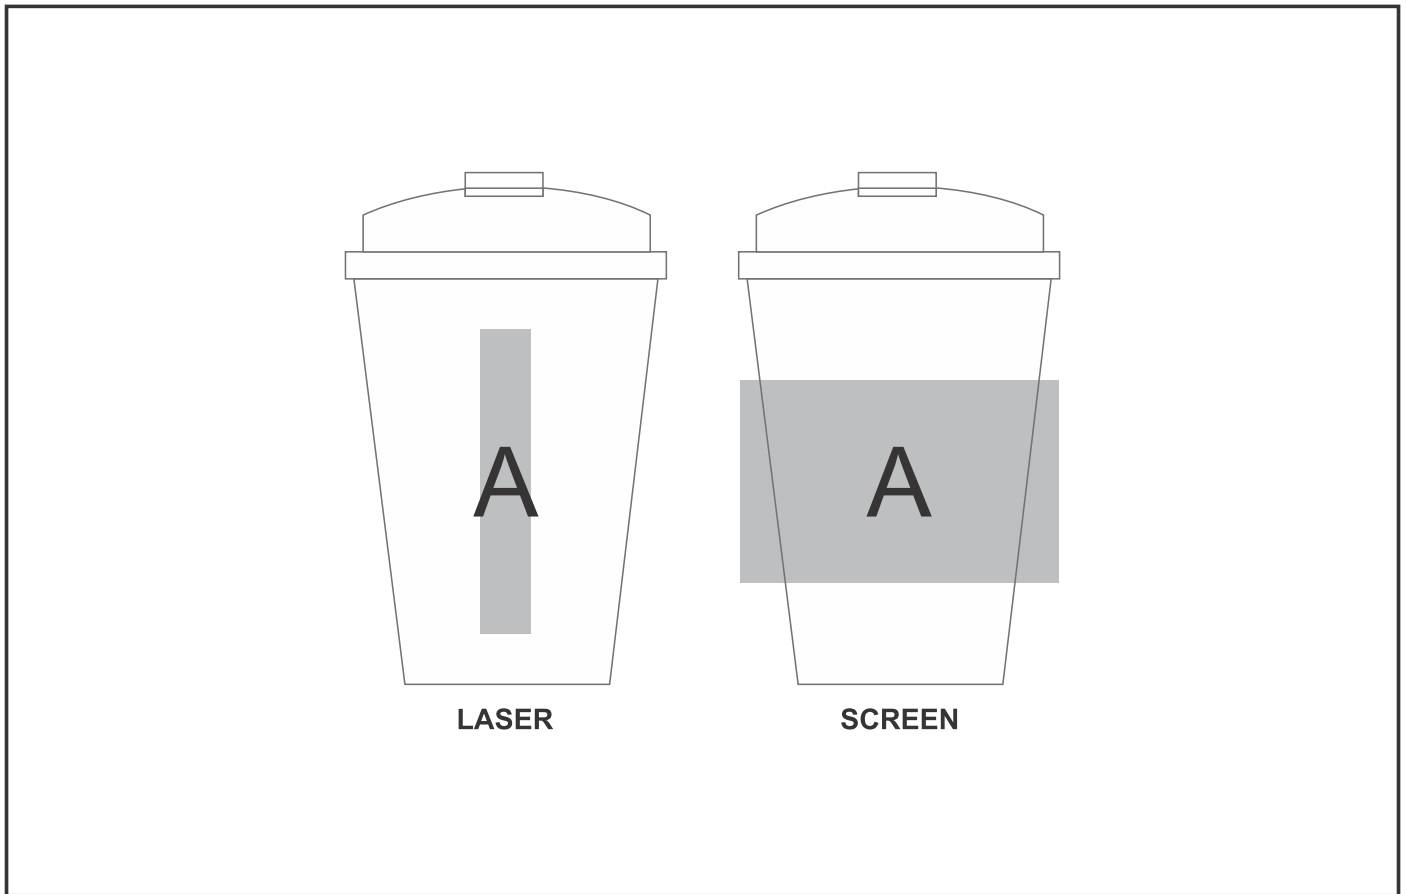

DR-OK-205-B

Okiyo Joki Cork Double-Wall Tumbler - 350ml

Need to know:

- Includes 1-Colour, 1-Position Screen Wrap (setup fees apply)
- Due to tonal variations in the wood the laser engraving will vary from one item to the next and will likely vary in the same item.
- Laser Colour: Tonal.
- Texture of Item will affect the quality of Print.

Branding Options:

Position A

1. Screen Print (SW)
1 Colour
Size: 140mm wide x 60mm high
2. Laser Engraving (LC)
N/A
Size: 15mm wide x 90mm high